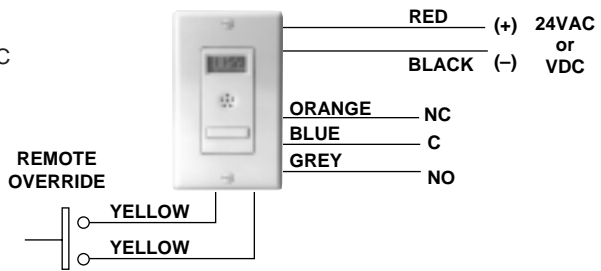

SSA100R-24

BASIC

USING TRP TRANSFORMER RELAY POWERPACK