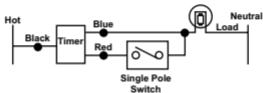

SS700 WIRING:

Solid state timer wired in series with motor load.

3 way switching using existing wiring

3 way switching with new construction and wiring.