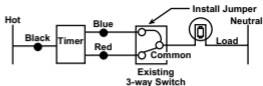

SS700 WIRING:

Solid state timer wired in series with motor load.

3 way switching using existing wiring

3 way switching with new construction and wiring.