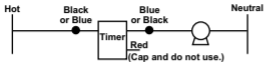

SS700 WIRING:

Solid state timer wired in series with motor load.

3 way switching using existing wiring

3 way switching with new construction and wiring.