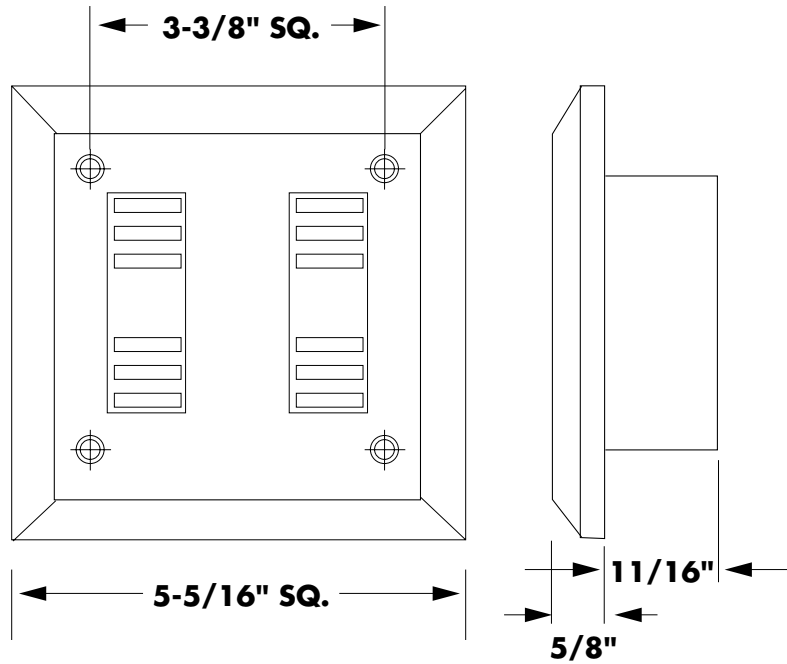

TA870 SERIES: MECHANICAL HORNS DIMENSIONS

SEMI-FLUSH HORN

SURFACE HORN

TA870 SERIES: MECHANICAL HORNS MOUNTING OPTIONS

- MODEL TA870 now has an integral semi-flush plate. All other models have optional mounting plates and backboxes