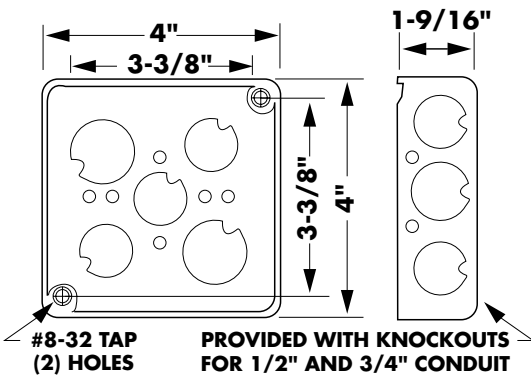

INDOOR BACKBOX - TA-BBSF