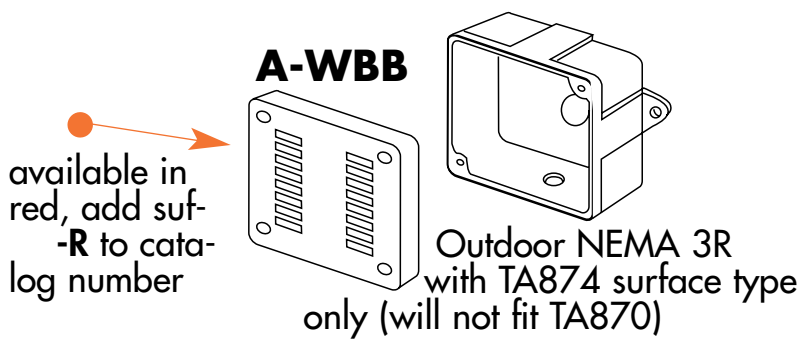

TA870 SERIES: MECHANICAL HORNS DIMENSIONS

SEMI-FLUSH HORN

SURFACE HORN

TA870 SERIES: MECHANICAL HORNS MOUNTING OPTIONS

- MODEL TA870 now has an integral semi-flush plate. All other models have optional mounting plates and backboxes