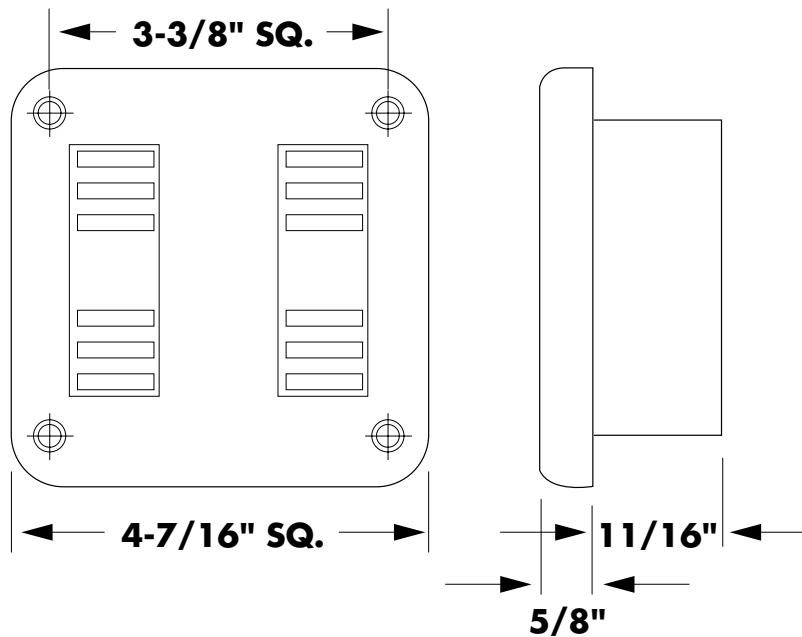

TA870 SERIES: MECHANICAL HORNS DIMENSIONS

SEMI-FLUSH HORN

SURFACE HORN

TA870 SERIES: MECHANICAL HORNS MOUNTING OPTIONS

- MODEL TA870 now has an integral semi-flush plate. All other models have optional mounting plates and backboxes