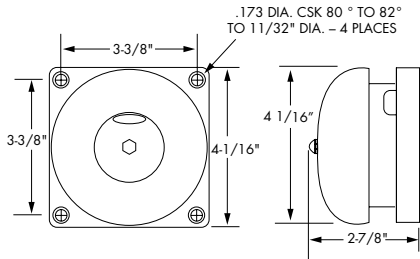

TA340, TA434 SERIES: HEAVY DUTY AC VIBRATING BELLS DIMENSIONS

10"

6"

4"

TA340,TA434 SERIES: HEAVY DUTY AC VIBRATING BELLS MOUNTING OPTIONS

SURFACE

order TA-BBSF
(add "R" to catalog
number for red)

OUTDOOR NEMA 3R

order TA-WBBF
(add "R" to catalog
number for red)