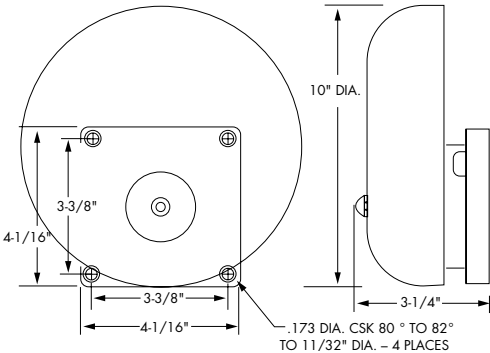

TA340, TA434 SERIES: HEAVY DUTY AC VIBRATING BELLS DIMENSIONS

10"

6"

4"

TA340,TA434 SERIES: HEAVY DUTY AC VIBRATING BELLS MOUNTING OPTIONS

SURFACE

order TA-BBSF
(add "R" to catalog
number for red)

OUTDOOR NEMA 3R

order TA-WBBF
(add "R" to catalog
number for red)