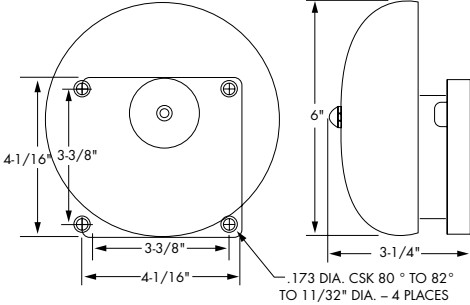

TA340, TA434 SERIES: HEAVY DUTY AC VIBRATING BELLS DIMENSIONS

10"

6"

4"

TA340,TA434 SERIES: HEAVY DUTY AC VIBRATING BELLS MOUNTING OPTIONS

SURFACE

order TA-BBSF
(add "R" to catalog
number for red)

OUTDOOR NEMA 3R

order TA-WBBF
(add "R" to catalog
number for red)