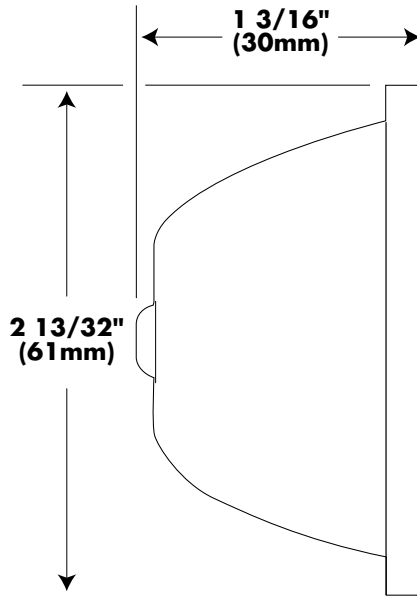

# TA1786B & CB: WEATHERPROOF PUSH BUTTONS DIMENSIONS

MODEL TA1786CB

MODEL TA1786B

MOUNTING HOLES  
ON MODEL TA1786B and TA1786CB