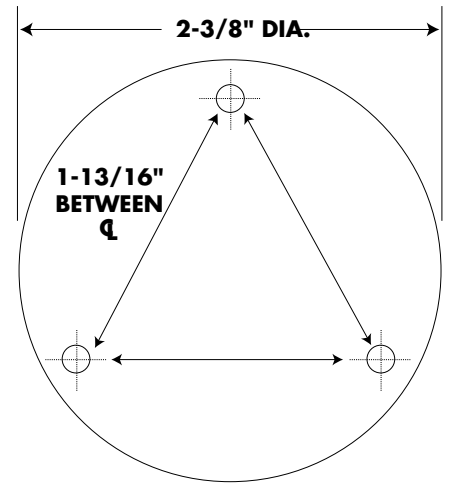

# TA1786B & CB: WEATHERPROOF PUSH BUTTONS DIMENSIONS

MODEL TA1786CB

MODEL TA1786B

MOUNTING HOLES  
ON MODEL TA1786B and TA1786CB