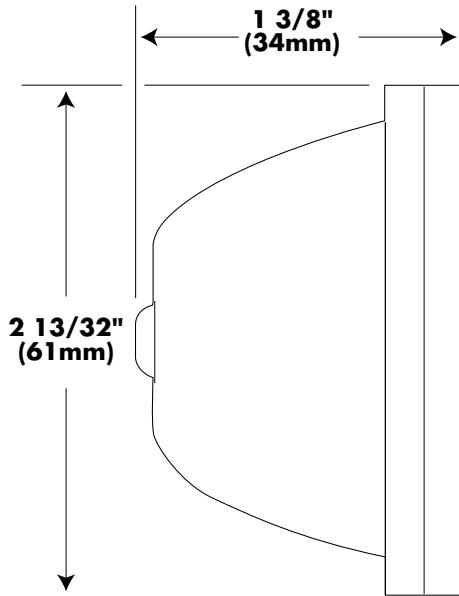

# TA1786B & CB: WEATHERPROOF PUSH BUTTONS DIMENSIONS

MODEL TA1786CB

MODEL TA1786B

MOUNTING HOLES  
ON MODEL TA1786B and TA1786CB