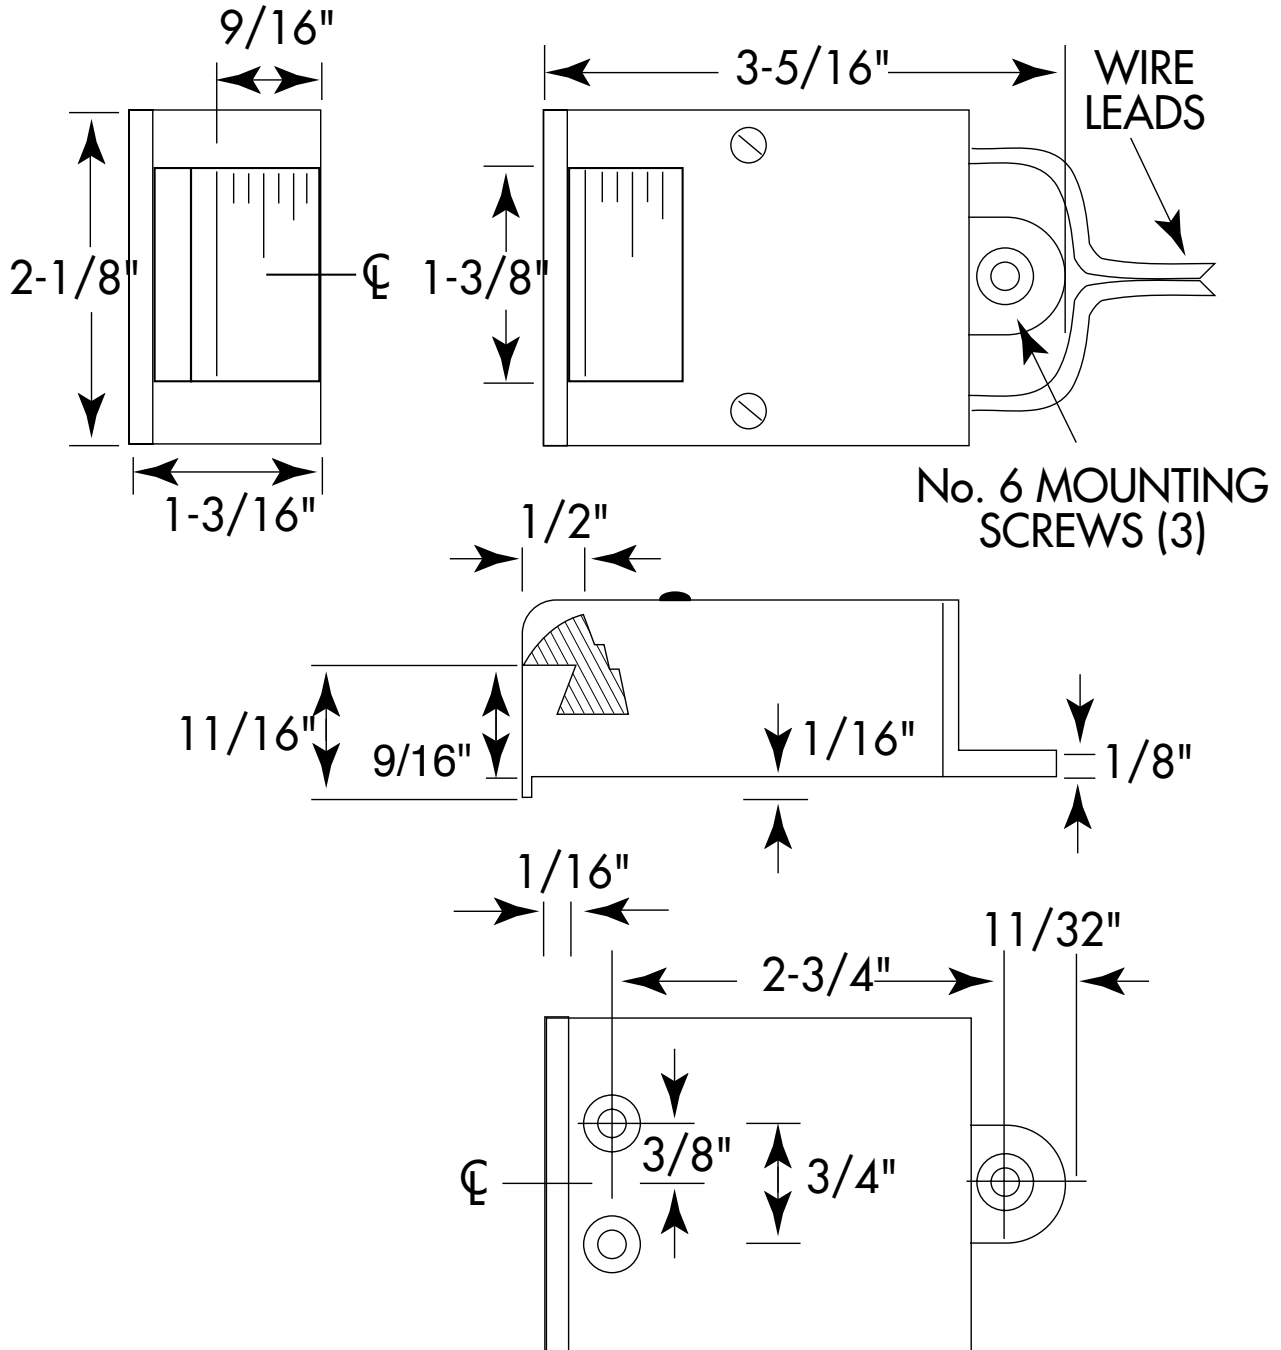

# TA152: REMOTE CONTROL ELECTRIC DOOR OPENERS DIMENSIONS

TA152

# TA154: REMOTE CONTROL ELECTRIC DOOR OPENERS DIMENSIONS

TA154