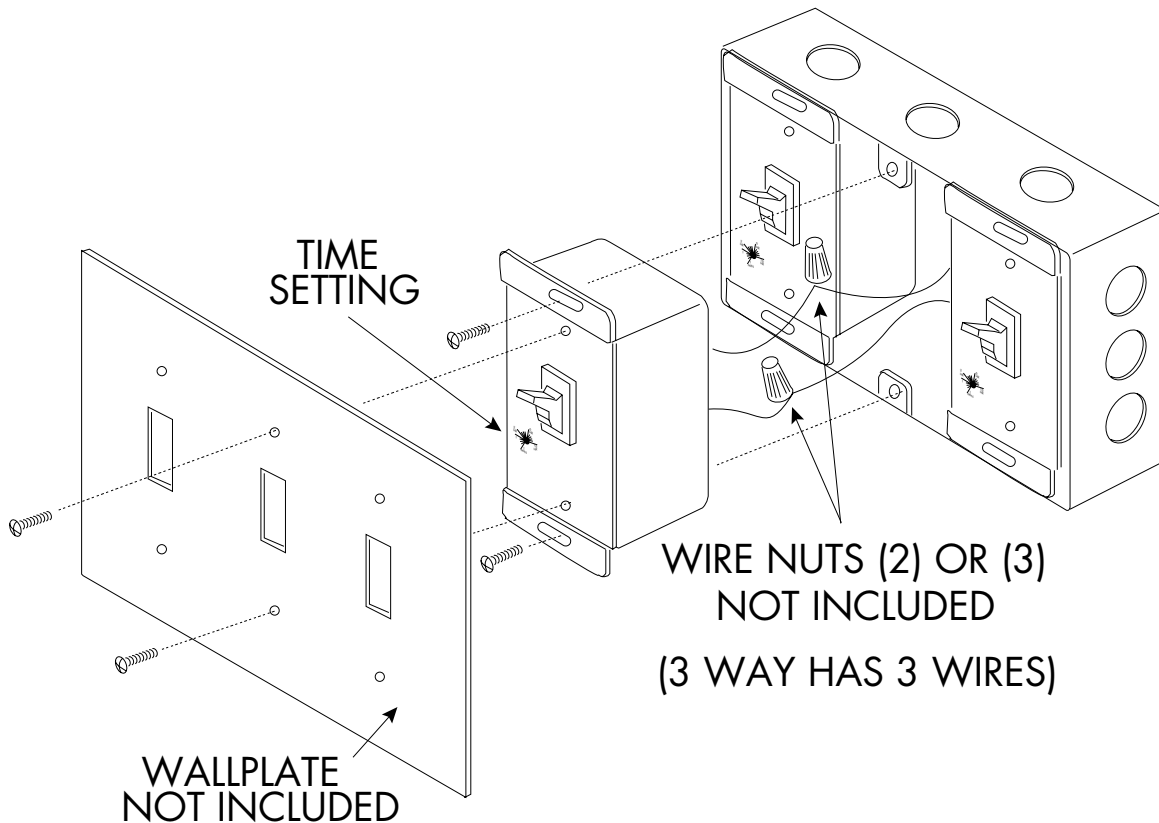

# SS SERIES: IN-WALL SOLID STATE TIMERS MECHANICAL ASSEMBLY

FITS 2-1/2 INCH DEEP WALL  
BOX – SINGLE GANG OR  
MULTIPLE GANG.

INSTALLS AS EASILY AS A  
COMMON WALL SWITCH.

ACCEPTS STANDARD TOGGLE  
SWITCHPLATE, SINGLE OR  
MULTI-GANG.