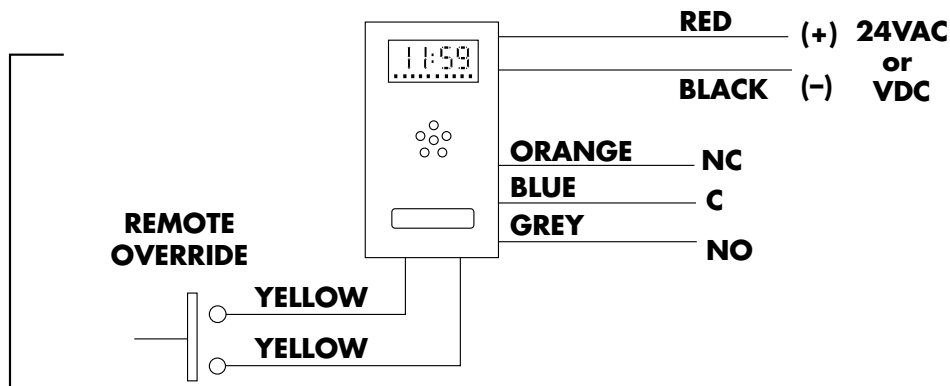

SSA SERIES: DIGITAL ELITE TIMERS WIRING DIAGRAM

SSA100/200

SSA200R-24