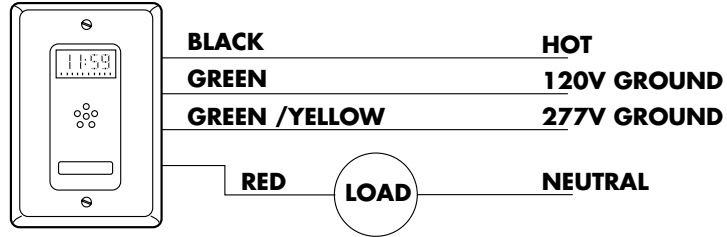

SSA SERIES: DIGITAL ELITE TIMERS WIRING DIAGRAM

SSA100/200

SSA200R-24