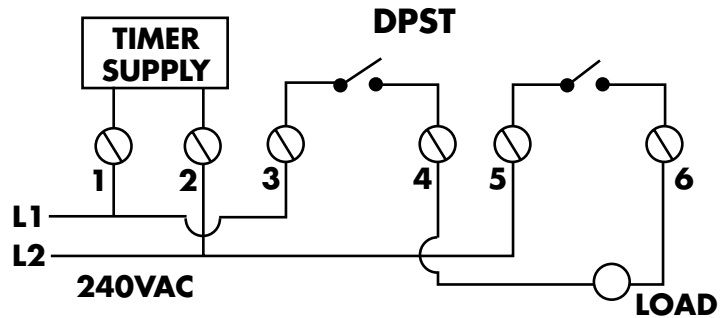

EH SERIES: TIME OF DAY WATER HEATER CONTROL WIRE DIAGRAMS & PRODUCT INFO.

EH10B

EH20B

SUPERCAPACITOR BACKUP!

PERMANENT SCHEDULE RETENTION

SET POINTS: 20 per day,
minimum setting 1 minute.