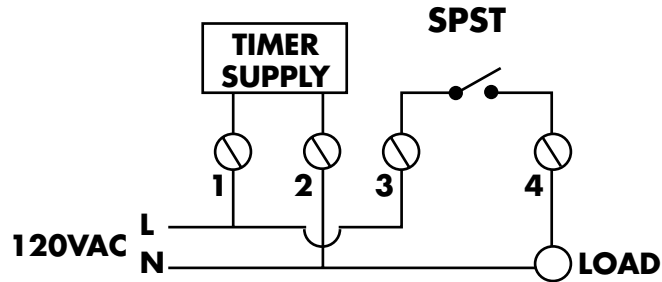

EH SERIES: TIME OF DAY WATER HEATER CONTROL WIRE DIAGRAMS & PRODUCT INFO.

EH10B

EH20B

SUPERCAPACITOR BACKUP!

PERMANENT SCHEDULE RETENTION

SET POINTS: 20 per day,
minimum setting 1 minute.