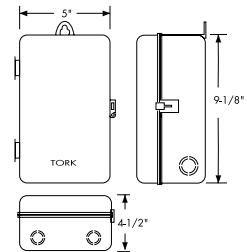

NORYL® INDOOR/OUTDOOR NEMA 3R Model 9000N - Suffix N

STANDARD FOR MODELS
DG Series   DWZ Series
DZS Series   SMC-3D
DTS Series
DW Series