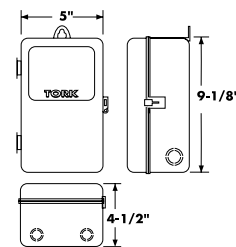

NORYL® INDOOR/OUTDOOR NEMA 3R WITH LEXAN® CLEAR WINDOW Model 9000NC

AVAILABLE FOR MODELS
DW, DWZ, DZS, DTS Series
DG Series