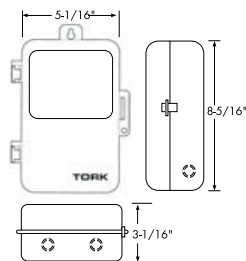

PLASTIC INDOOR NEMA 1 WITH CLEAR WINDOW Model 1000PC

AVAILABLE FOR E100PB SERIES