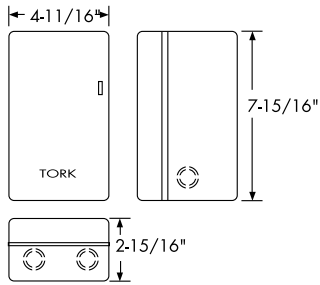

DIGITAL CONTROLS ENCLOSURE DIMENSIONS

METAL INDOOR NEMA 1 #68229

STANDARD FOR MODELS
EH10B, EH20B

METAL FLUSH NEMA 1 Model 9011 - Suffix FLG

AVAILABLE FOR MODELS
DG Series (except DGU,
DGUM, DGLC)
DZS Series
DTS Series
DW Series
DWZ Series
E Series