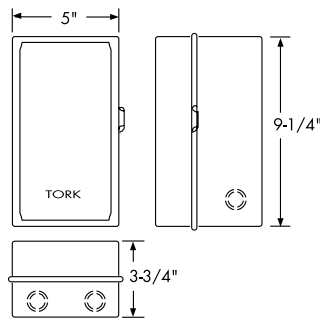

METAL INDOOR NEMA 1 #63100

STANDARD FOR MODELS
LC200
LDS-A
LDSH-A

AVAILABLE FOR MODELS
DW, DWZ, DZS, DTS Series
DG Series

METAL INDOOR/OUTDOOR NEMA 3 Model 9000A - Suffix O

AVAILABLE FOR MODELS
DW, DWZ, DZS, DTS Series
E100B Series
E100PB Series
EW100B
EWZ Series
DG Series
(except DGU,
DGUM, DGLC)