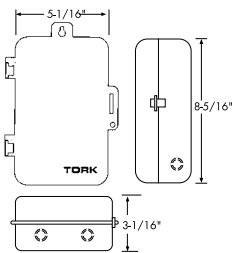

PLASTIC INDOOR NEMA 1 WITH CLEAR WINDOW Model 1000PC

AVAILABLE FOR E100PB SERIES