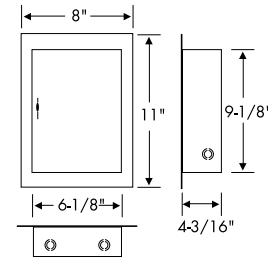

DIGITAL CONTROLS ENCLOSURE DIMENSIONS

METAL INDOOR NEMA 1 #68229

STANDARD FOR MODELS
EH10B, EH20B

METAL FLUSH NEMA 1 Model 9011 - Suffix FLG

AVAILABLE FOR MODELS
DG Series (except DGU,
DGUM, DGLC)
DZS Series
DTS Series
DW Series
DWZ Series
E Series