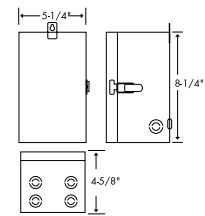

DIGITAL CONTROLS ENCLOSURE DIMENSIONS

METAL INDOOR NEMA 1 #68229

STANDARD FOR MODELS
EH10B, EH20B

METAL FLUSH NEMA 1 Model 9011 - Suffix FLG

AVAILABLE FOR MODELS
DG Series (except DGU,
DGUM, DGLC)
DZS Series
DTS Series
DW Series
DWZ Series
E Series

METAL INDOOR NEMA 1 #63100

STANDARD FOR MODELS
LC200
LDS-A
LDSH-A

AVAILABLE FOR MODELS
DW, DWZ, DZS, DTS Series
DG Series

METAL INDOOR/OUTDOOR NEMA 3 Model 9000A - Suffix O

AVAILABLE FOR MODELS
DW, DWZ, DZS, DTS Series
E100B Series
E100PB Series
EW100B
EWZ Series
DG Series
(except DGU,
DGUM, DGLC)

NORYL® INDOOR/OUTDOOR NEMA 3R Model 9000N - Suffix N

STANDARD FOR MODELS
DG Series   DWZ Series
DZS Series   SMC-3D
DTS Series
DW Series

PLASTIC INDOOR NEMA 1 Model 1000P

STANDARD FOR E100PB SERIES

PLASTIC INDOOR NEMA 1 WITH CLEAR WINDOW Model 1000PC

AVAILABLE FOR E100PB SERIES

NORYL® INDOOR/OUTDOOR NEMA 3R WITH LEXAN® CLEAR WINDOW Model 9000NC

AVAILABLE FOR MODELS
DW, DWZ, DZS, DTS Series
DG Series

PLASTIC INDOOR/OUTDOOR NEMA 3R Model 9000P

STANDARD FOR SERIES:
E100B
EW100B
EWZ101/201/120

PLASTIC INDOOR/OUTDOOR NEMA 3R WITH CLEAR WINDOW Model 9000PC

AVAILABLE FOR SERIES:
E100B
EW100B
EWZ101/201/120