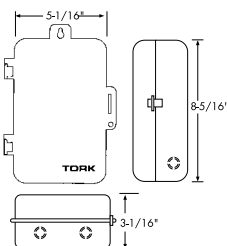

AVAILABLE FOR E100PB SERIES

NORYL® INDOOR/OUTDOOR NEMA 3R WITH LEXAN® CLEAR WINDOW Model 9000NC

AVAILABLE FOR MODELS
DW, DWZ, DZS, DTS Series
DG Series

PLASTIC INDOOR/OUTDOOR NEMA 3R Model 9000P

STANDARD FOR SERIES:
E100B
EW100B
EWZ101/201/120