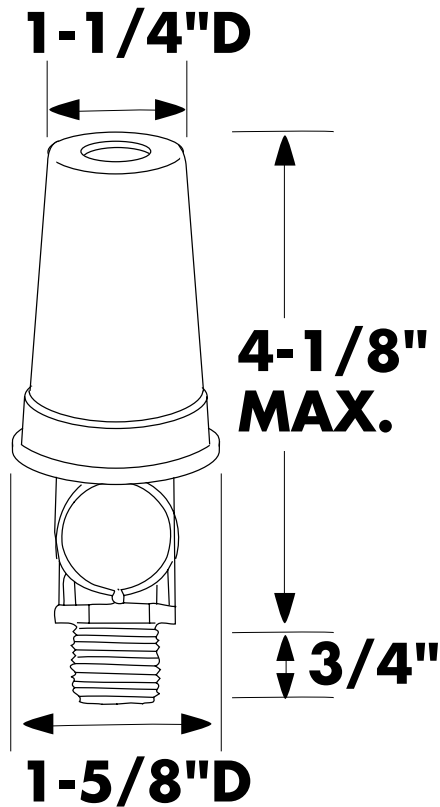

# 2020 SERIES: 1/2" CONDUIT MOUNTING 180° DIMENSIONS/MOUNTING

## MOUNTING BRACKET

**B-BRACKET FOR  
WALL MOUNTING OF ALL  
1/2" CONDUIT MODELS  
PART #73866**