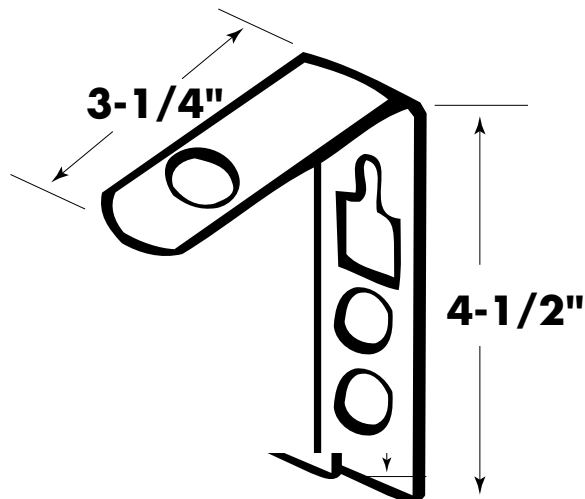

# 2020 SERIES: 1/2" CONDUIT MOUNTING 180° DIMENSIONS/MOUNTING

## MOUNTING BRACKET

**B-BRACKET FOR  
WALL MOUNTING OF ALL  
1/2" CONDUIT MODELS  
PART #73866**