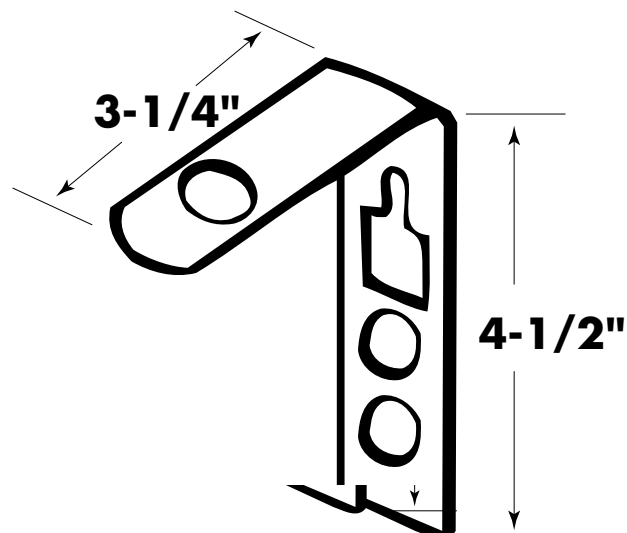

2001 SERIES: 1/2" CONDUIT MOUNTING 180° DIMENSIONS/MOUNTING

MOUNTING BRACKET

**B-BRACKET FOR
WALL MOUNTING OF ALL
1/2" CONDUIT MODELS
PART #73866**