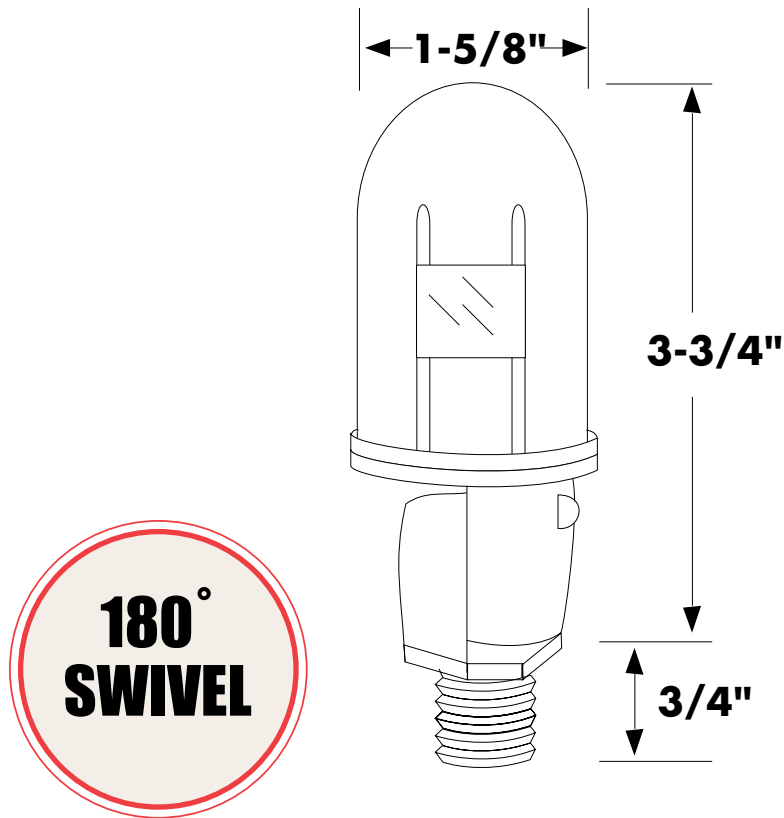

2001 SERIES: 1/2" CONDUIT MOUNTING 180° DIMENSIONS/MOUNTING

MOUNTING BRACKET

**B-BRACKET FOR
WALL MOUNTING OF ALL
1/2" CONDUIT MODELS
PART #73866**