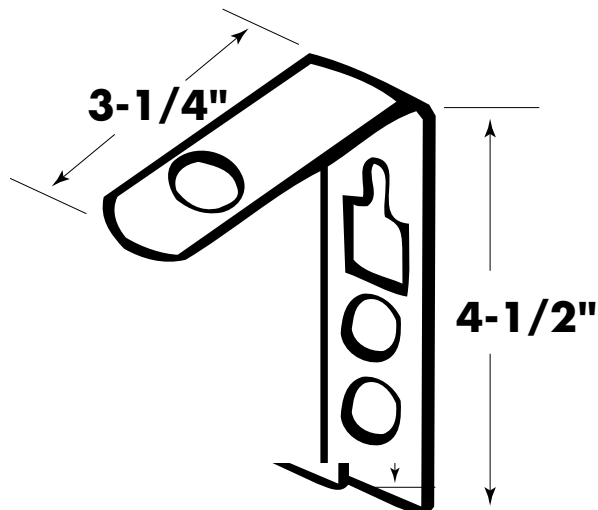

# 2000 SERIES: 1/2" CONDUIT MOUNTING, FIXED DIMENSIONS/MOUNTING

**MOUNT  
AT ANY  
ANGLE**

## MOUNTING BRACKET

**B-BRACKET FOR  
WALL MOUNTING OF ALL  
1/2" CONDUIT MODELS  
PART #73866**