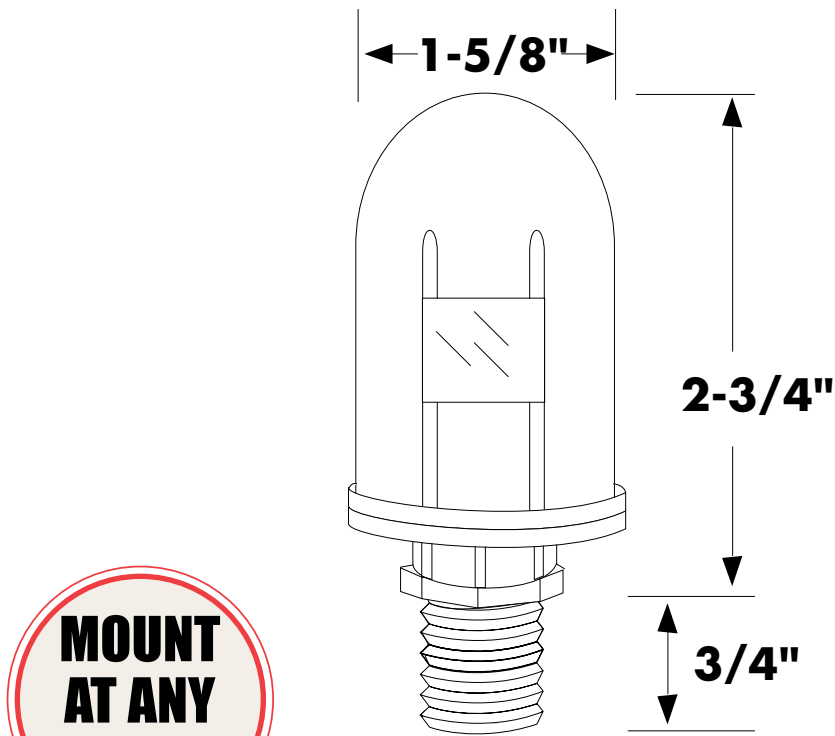

# 2000 SERIES: 1/2" CONDUIT MOUNTING, FIXED DIMENSIONS/MOUNTING

**MOUNT  
AT ANY  
ANGLE**

## MOUNTING BRACKET

**B-BRACKET FOR  
WALL MOUNTING OF ALL  
1/2" CONDUIT MODELS  
PART #73866**